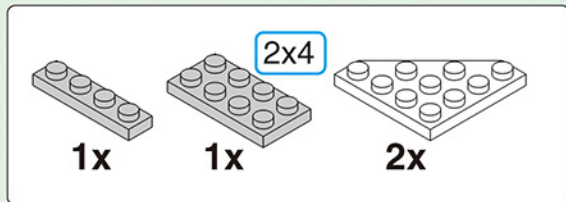

XB-13001H

SUPER UNIVERSE BATTLESHIP

ARMORED CAR

STEALTH FIGHTER

RADAR TRUCK

**Set up 8 types of
SUPER UNIVERSE BATTLESHIP**

H1

1

2

2

3

3

4

2x

2x

2x