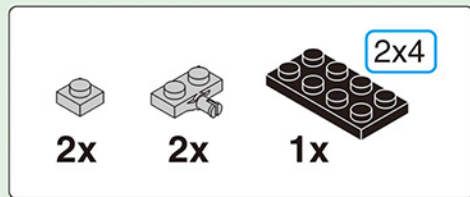

XB-13001E

SUPER UNIVERSE BATTLESHIP

ARMORED JEEP

ARMED PICKUP TRUCK

LANDING CRAFT
AIR CUSHION

Set up 8 types of
SUPER UNIVERSE BATTLESHIP

E1

1