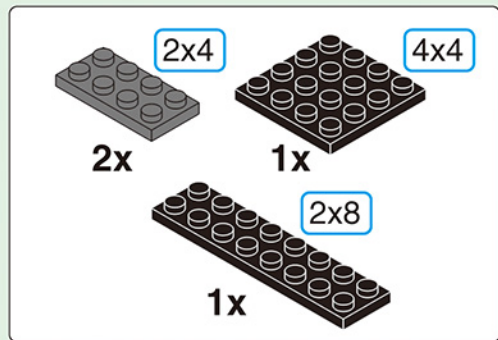

XB-13001E

SUPER UNIVERSE BATTLESHIP

ARMORED JEEP

ARMED PICKUP TRUCK

LANDING CRAFT
AIR CUSHION

Set up 8 types of
SUPER UNIVERSE BATTLESHIP

E1

1