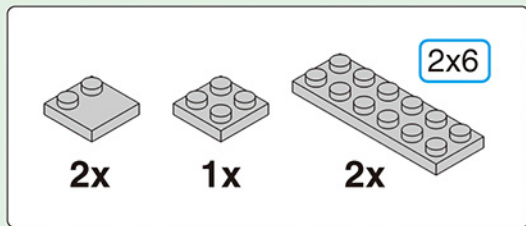

XB-13001A

SUPER UNIVERSE BATTLESHIP

LASER GUN

PLASMA GUN

GHOST PILOTS

Set up 8 types of
SUPER UNIVERSE BATTLESHIP

A1

1

2

2x

2x

2x

2x

3

2x

2x