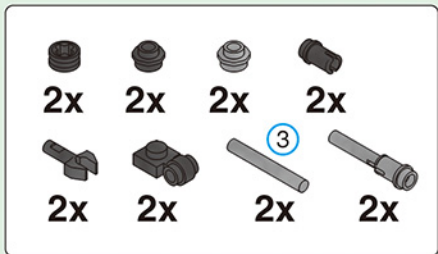

12

2x

2x

2x

13

14

15

Set up 8 types of
SUPER UNIVERSE BATTLESHIP