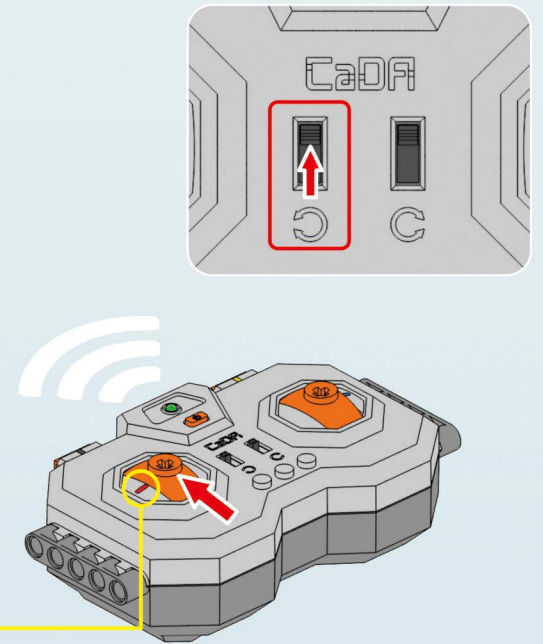

CaDA[®]

INITIAL 頭文字D

高橋涼介

FC3S RX-7

2.4G Rechargeable
Battery Box **x1**

M-motor Pro **x1**

Steering Motor Pro **x1**

Light Set **x1**

Remote Control **x1**

Additional purchase above kit to upgrade to a remote control version.

1

2

3

4

G

G1