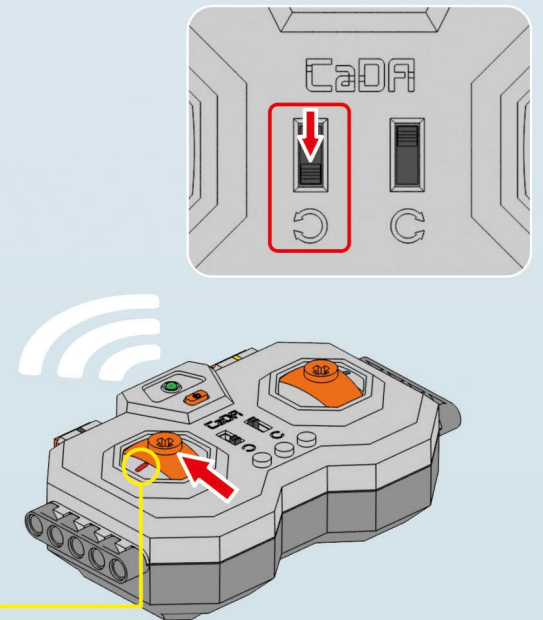

CaDA[®]

INITIAL 頭文字D

高橋涼介

FC3S RX-7

2.4G Rechargeable
Battery Box **x1**

M-motor Pro **x1**

Steering Motor Pro **x1**

Light Set **x1**

Remote Control **x1**

Additional purchase above kit to upgrade to a remote control version.

1

2

3

4

G

G1