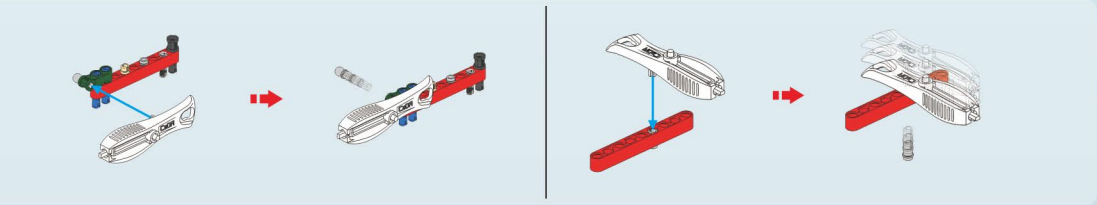

CaDA[®] Helios

C51301

RC
RADIO CONTROL
2.4G

**DUAL
MODE
CONTROL**

1

2

1

2