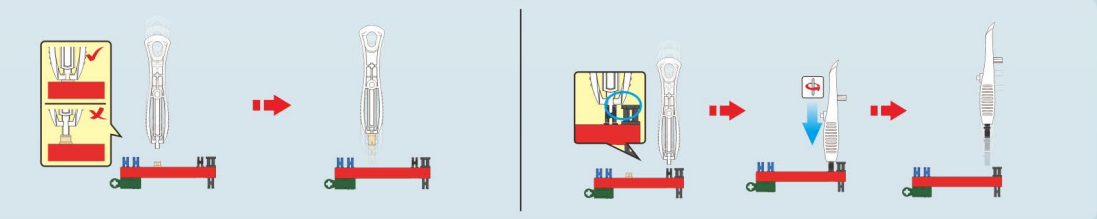

CaDA[®]

MAKE YOUR BRICKS MOVE

Fierce Warrior SUV

C51207

DUAL
MODE
CONTROL

A1

A2

A3