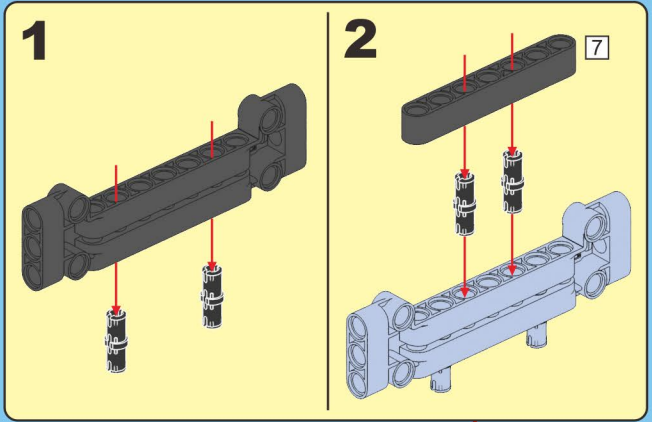

CaDA[®]

MAKE YOUR BRICKS MOVE

Fierce Warrior SUV

C51207

DUAL
MODE
CONTROL

A1

A2

A3