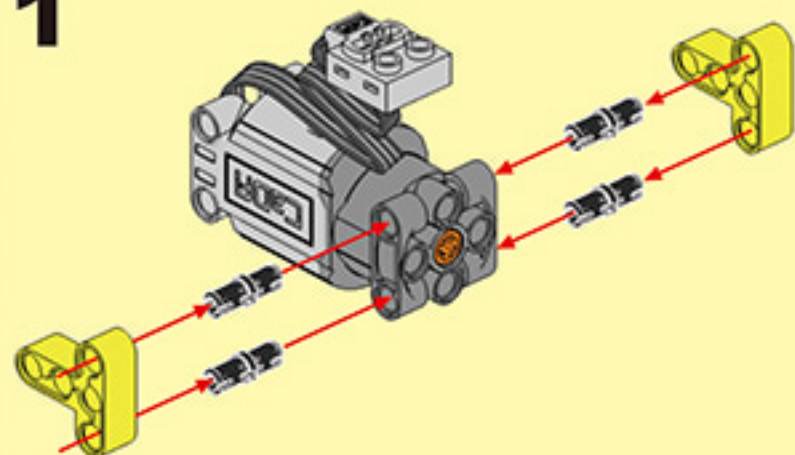

x6

x1

x1

x2

x1

x1

A1

1